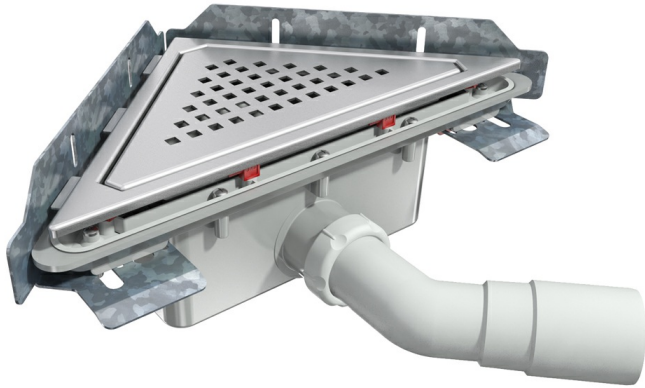

S-791 - Linum triangular floor gully

Code	Dimensions	Charac.	u./box
013352	1 1/2" H-Ø 40/50M	SQUARE Grid	2

Trapped floor gully for masonry built shower tray.

Dimensions

Code	A	B	C	D	G	H	I	J	K	ØE	ØF
013352	188	255	349.5	26-10	92 MIN.	16-06	236	331.5	169	40	50

Documentation

Price lists

Certificates

BIM Files

S-791 - Linnum triangular floor gully

S-791 - Linnum triangular floor gully

For additional info, please visit <https://www.jimten.com/en/producto/366/linnum-triangular-floor-gully/>