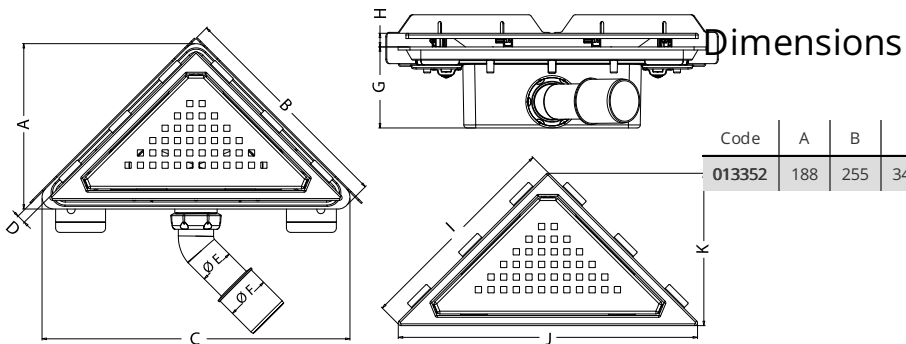

S-791 - Linum triangular floor gully

Code	Dimensions	Charac.	u./box
013352	1 1/2" H-Ø 40/50M	SQUARE Grid	2

Trapped floor gully for masonry built shower tray.

Dimensions

Code	A	B	C	D	G	H	I	J	K	ØE	ØF
013352	188	255	349.5	26-10	92 MIN.	16-06	236	331.5	169	40	50